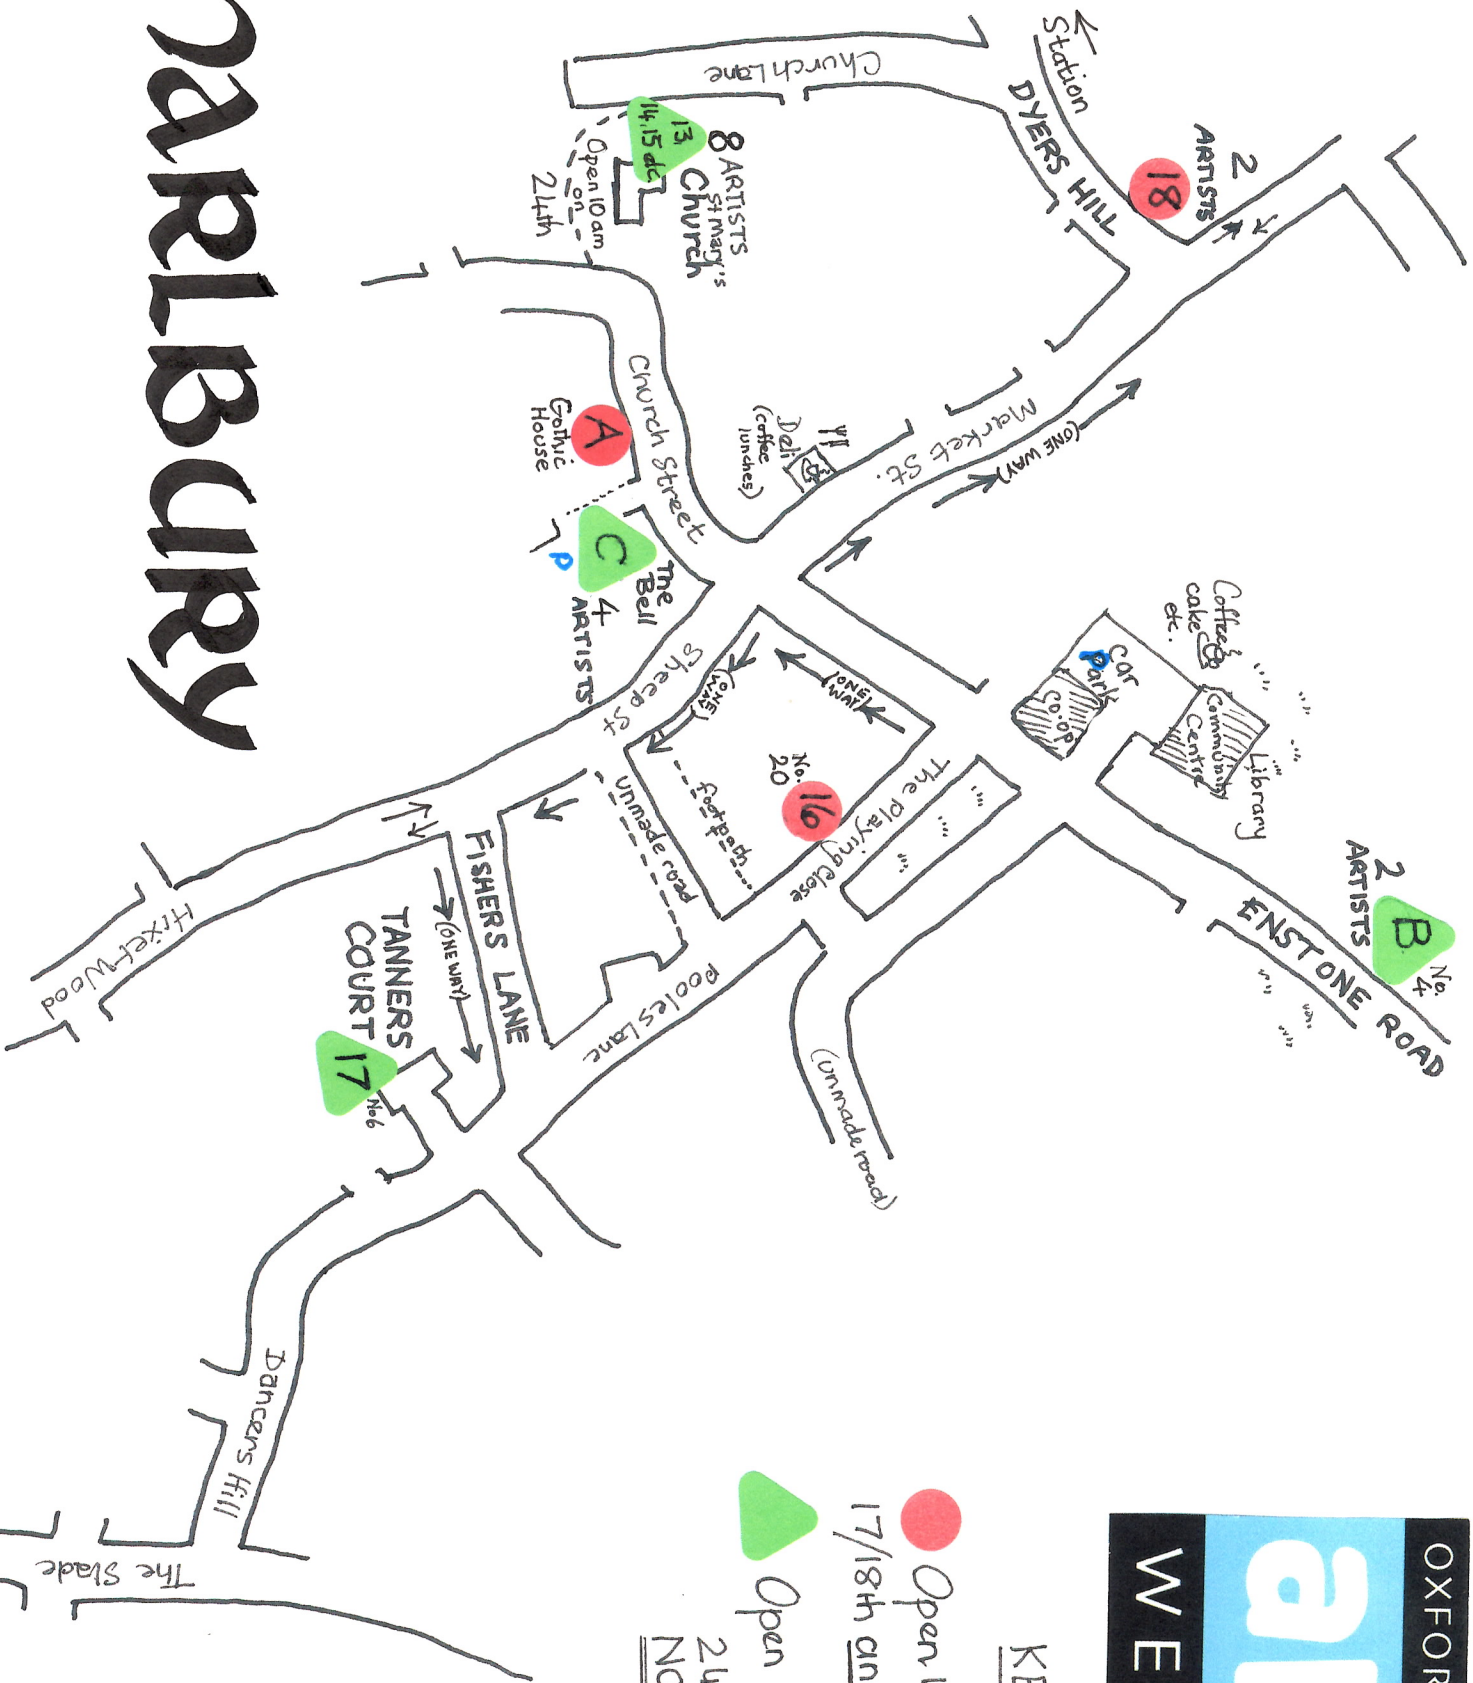

KEY:

● Open 11 - 5pm
 17/18th and 24/25th

▲ Open 11 - 5pm
 24th/25th
NOVEMBER

Charlbury